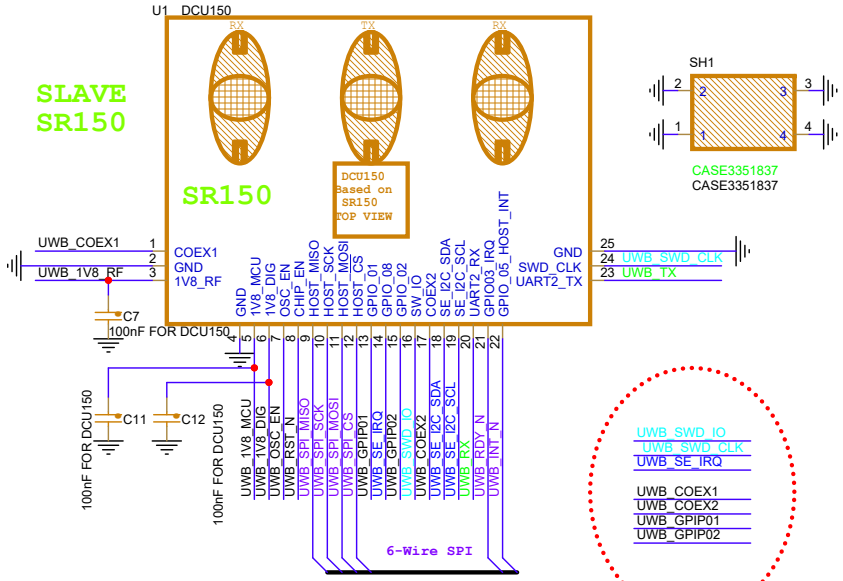

SLAVE  
SR150

Secure Element